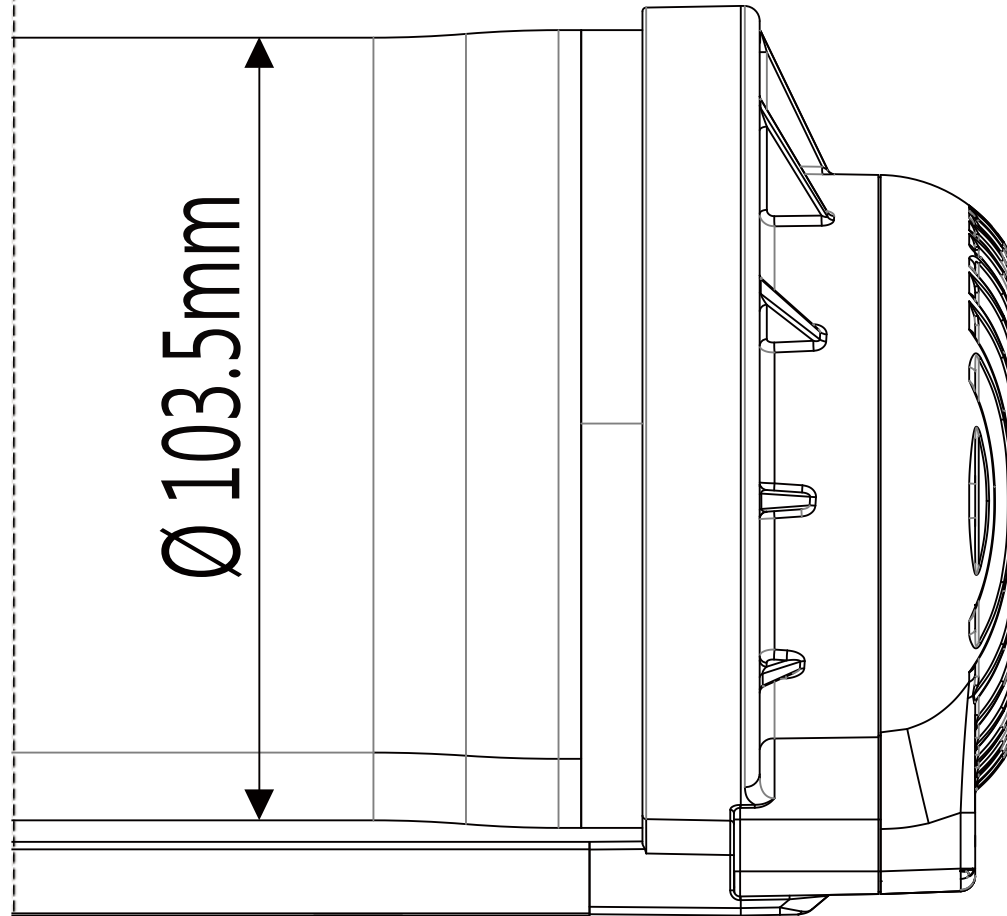

Ultra-C 2/2

Screw slot for bottle cage holder

Print settings:

1. Set the document size and paper size to the same "A4 210x297mm".
2. Keep the document unscaled or set the scaling to 100%.