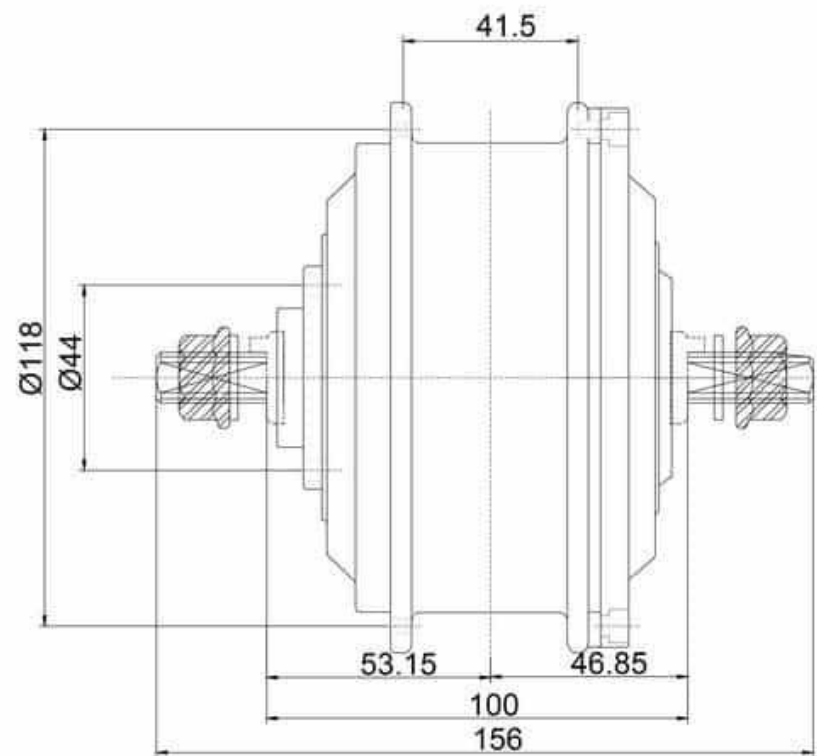

Gecko Front 250W/350W Motor