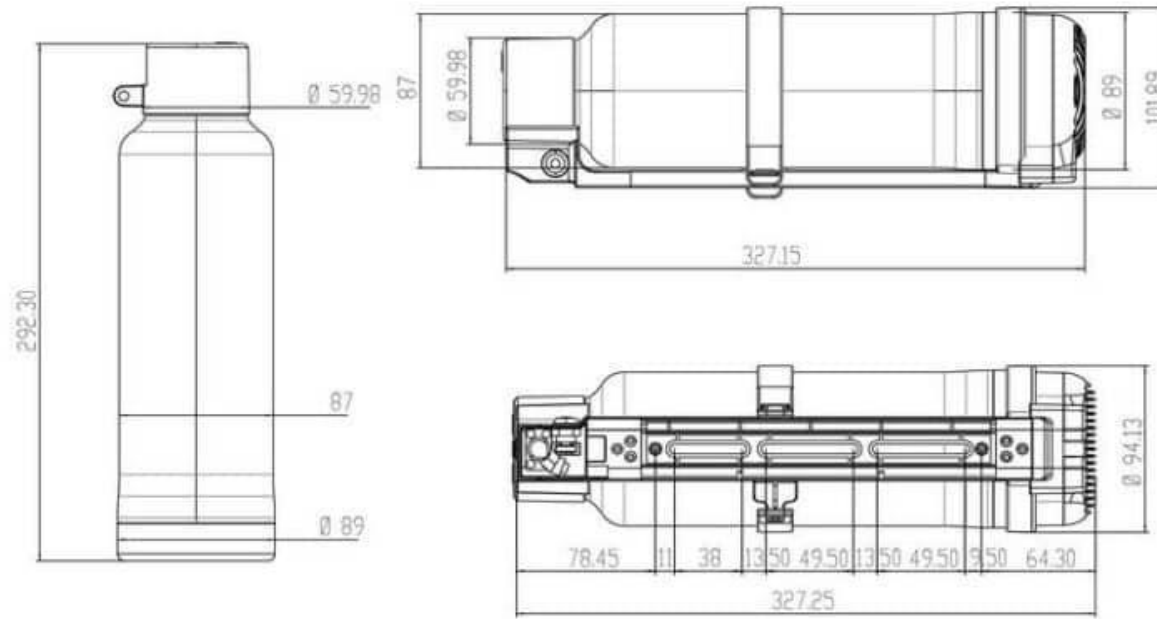

Geeko-Max-C