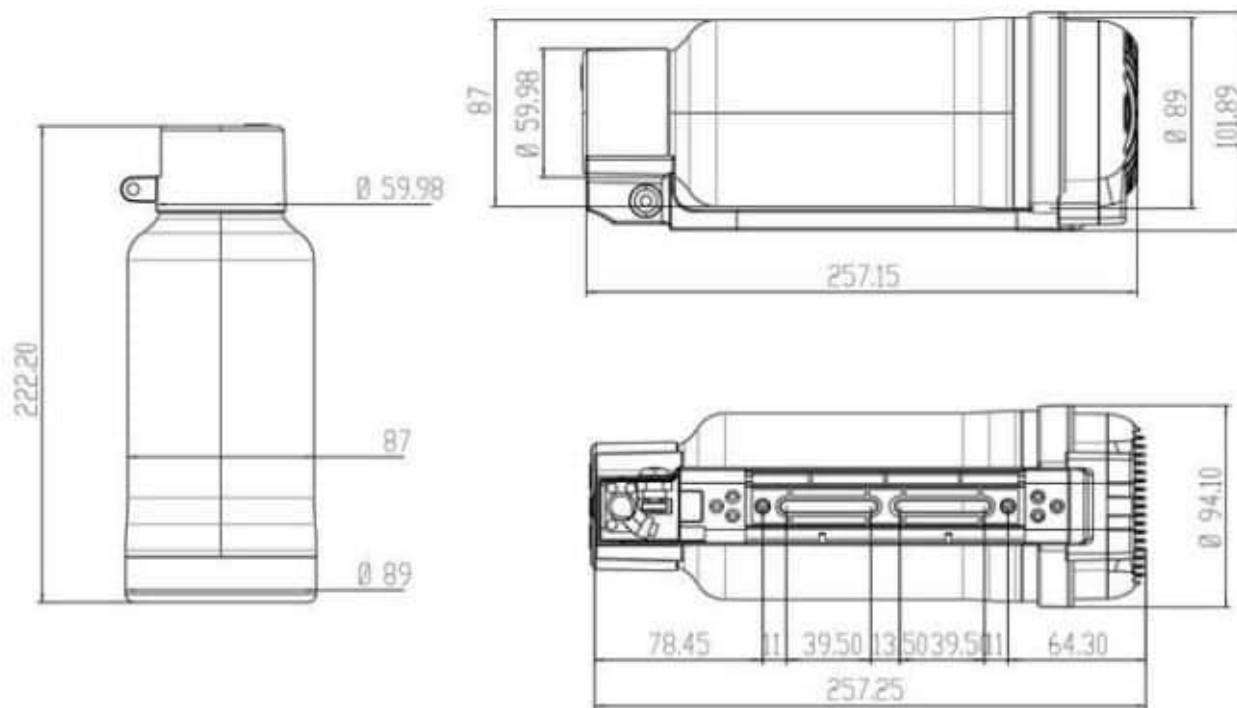

Geeko-Solid-C