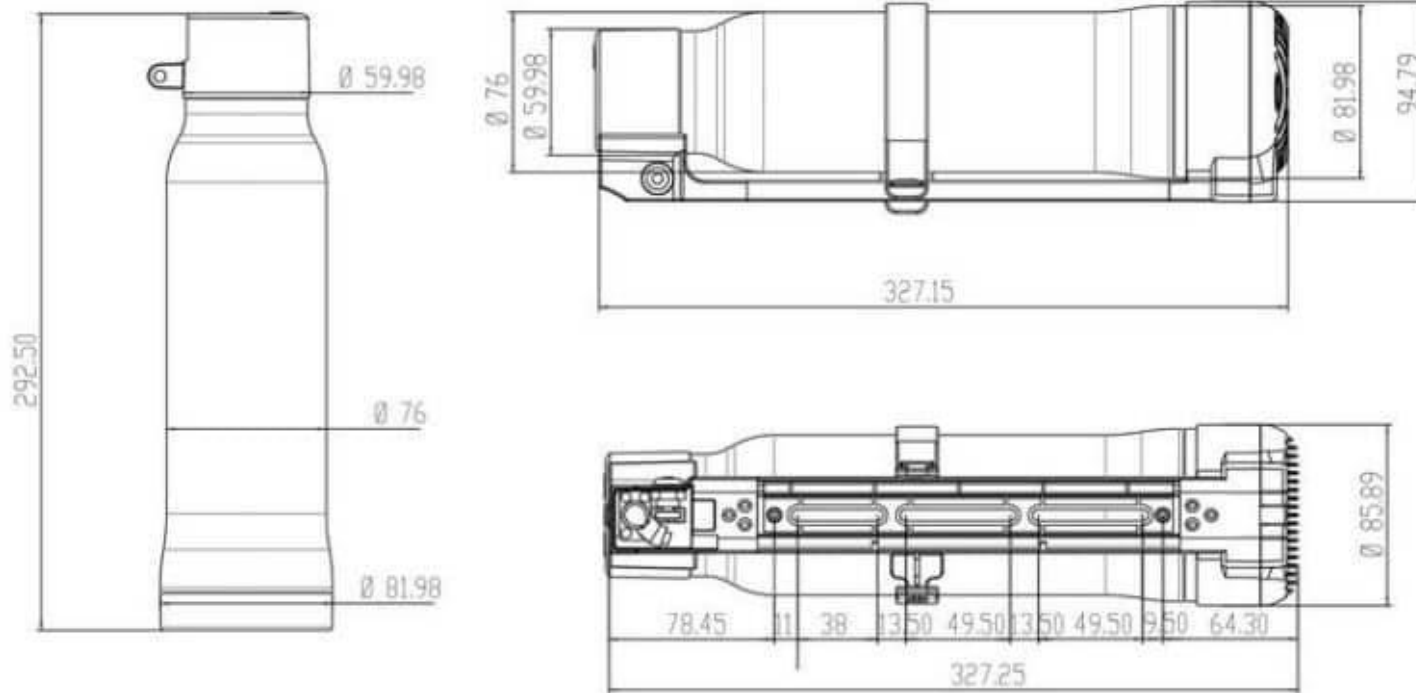

Geeko-Prime-C