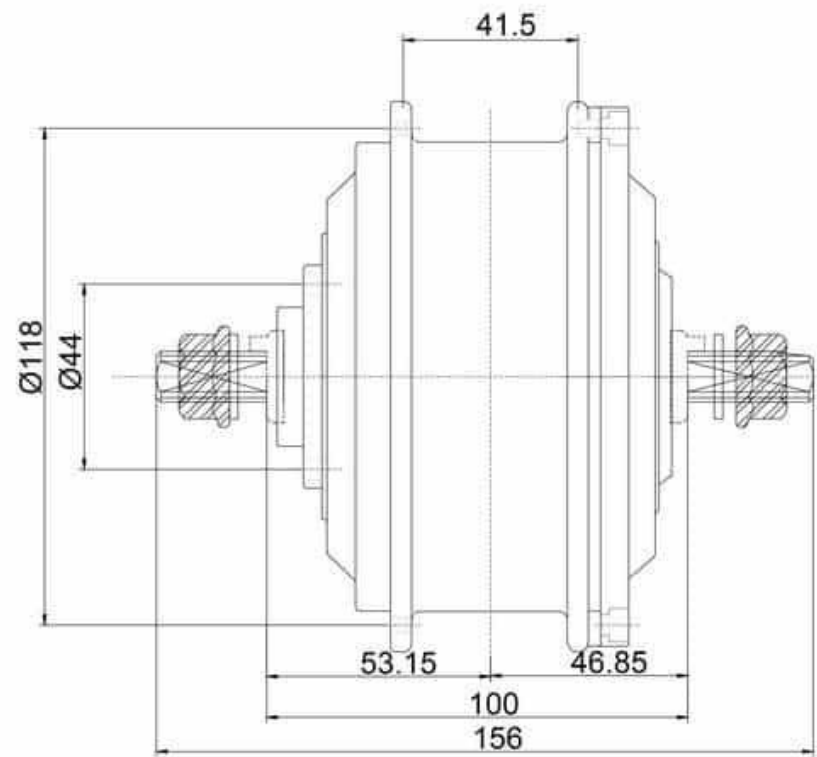

Geeko Front 250W/350W Motor