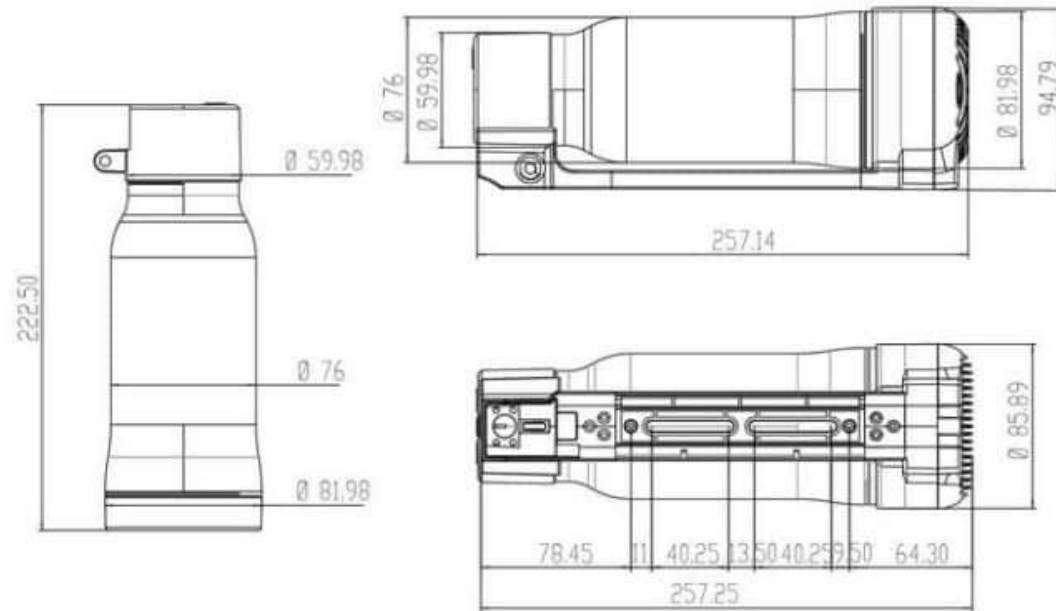

Geeko Bottles

Geeko-Mini-C