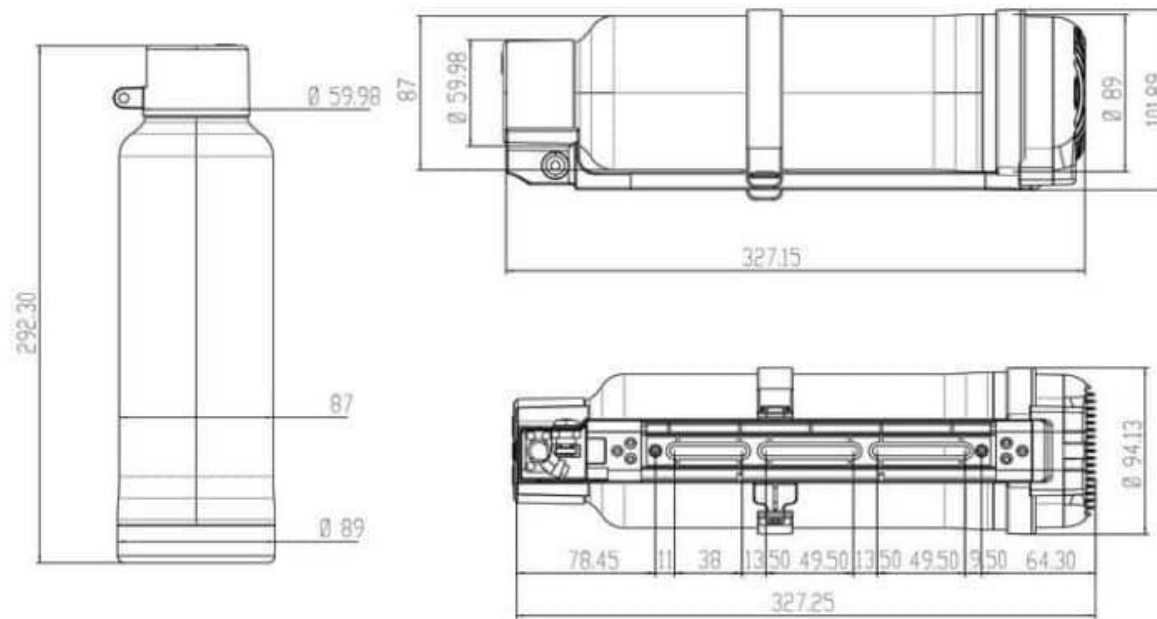

Geeko-Max-C