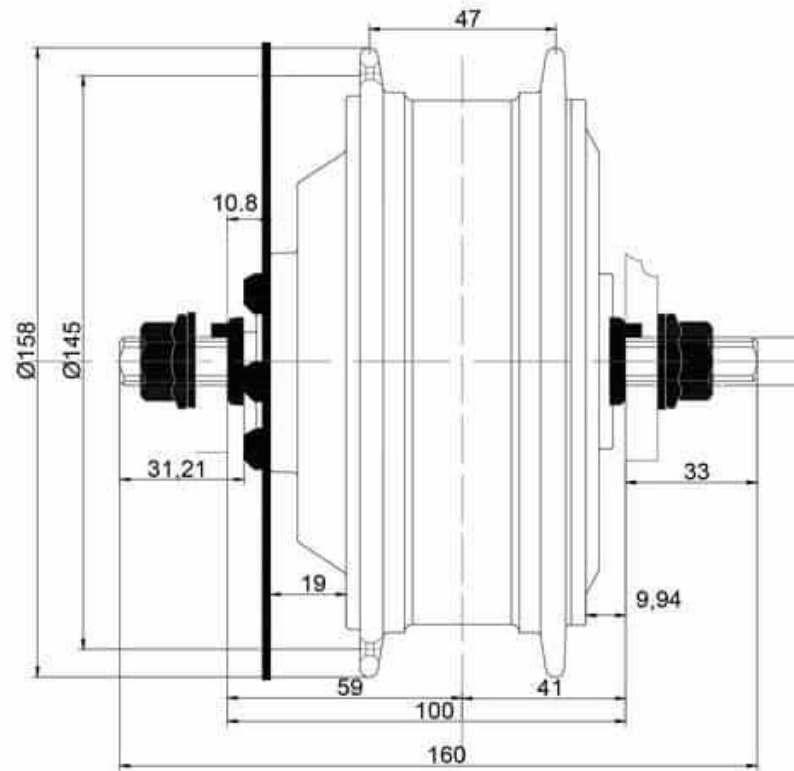

Geeko Front 500W Motor