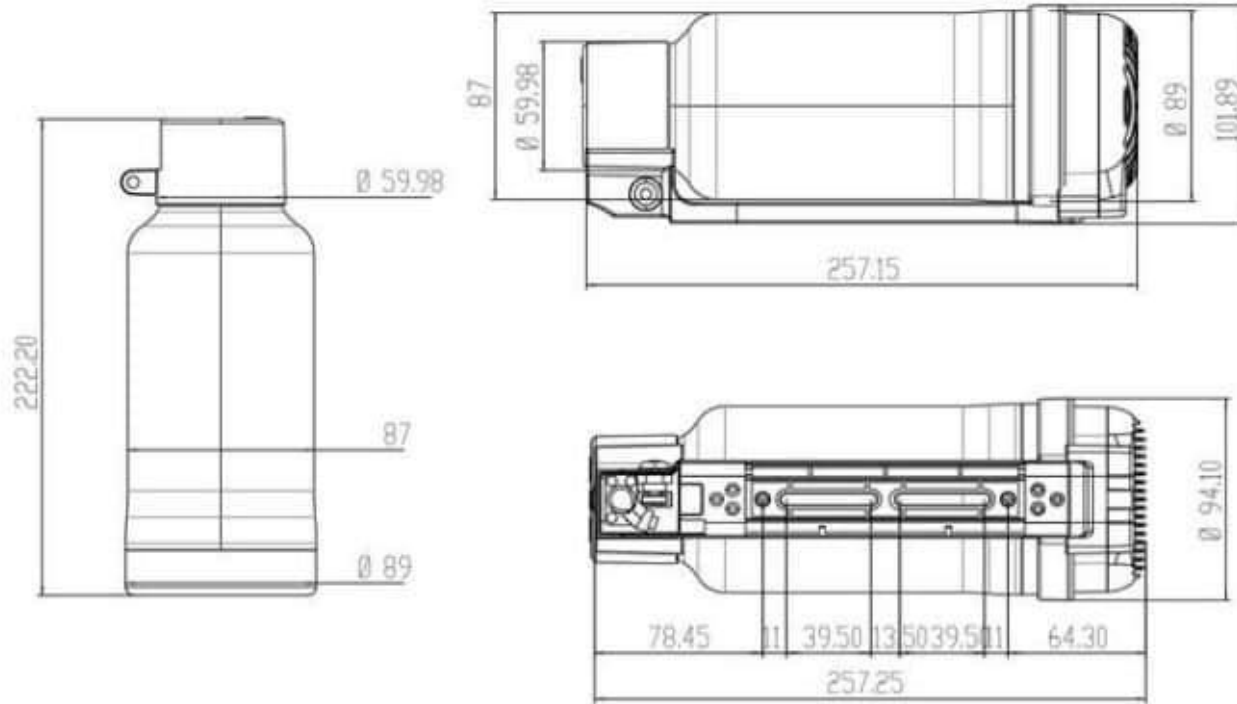

Geeko-Solid-C