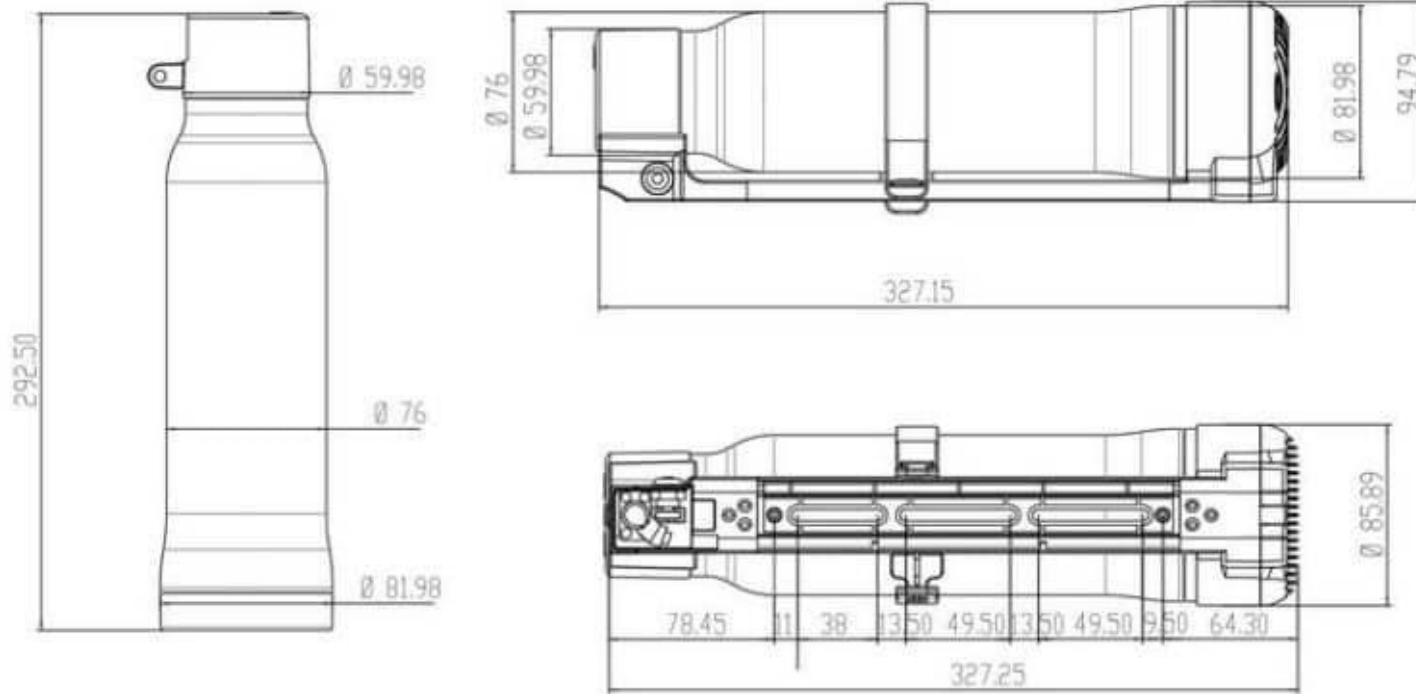

Geeko-Prime-C