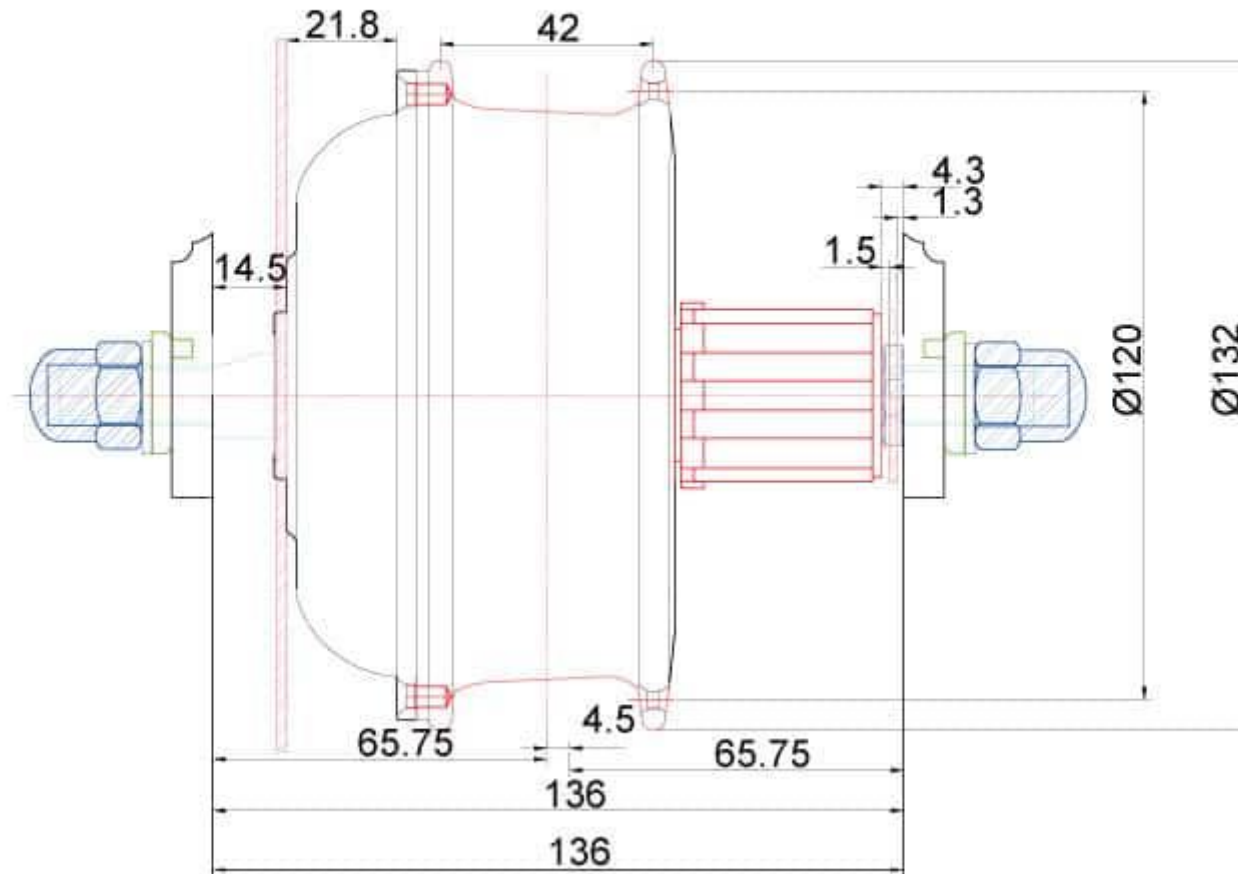

Geeko Rear 250W/350W Motor(7-10S)