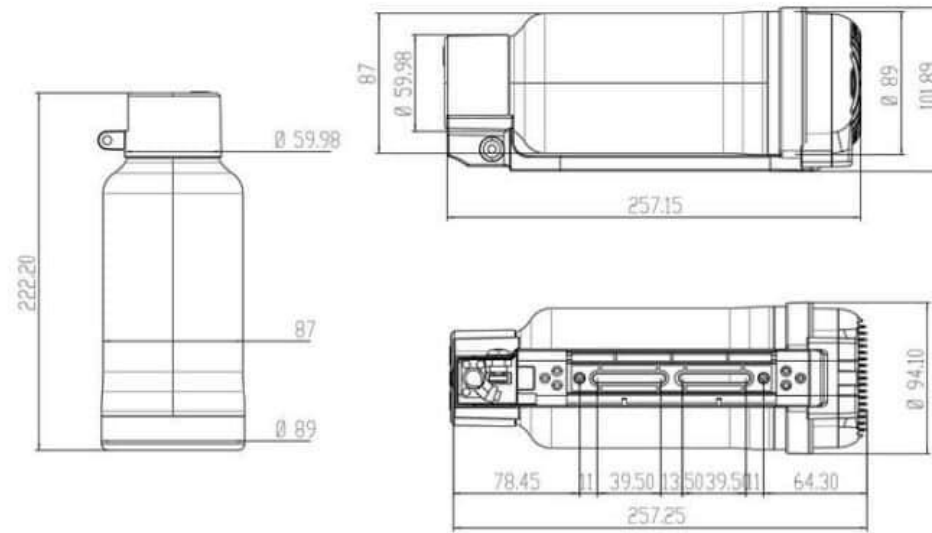

Geeko-Solid-C