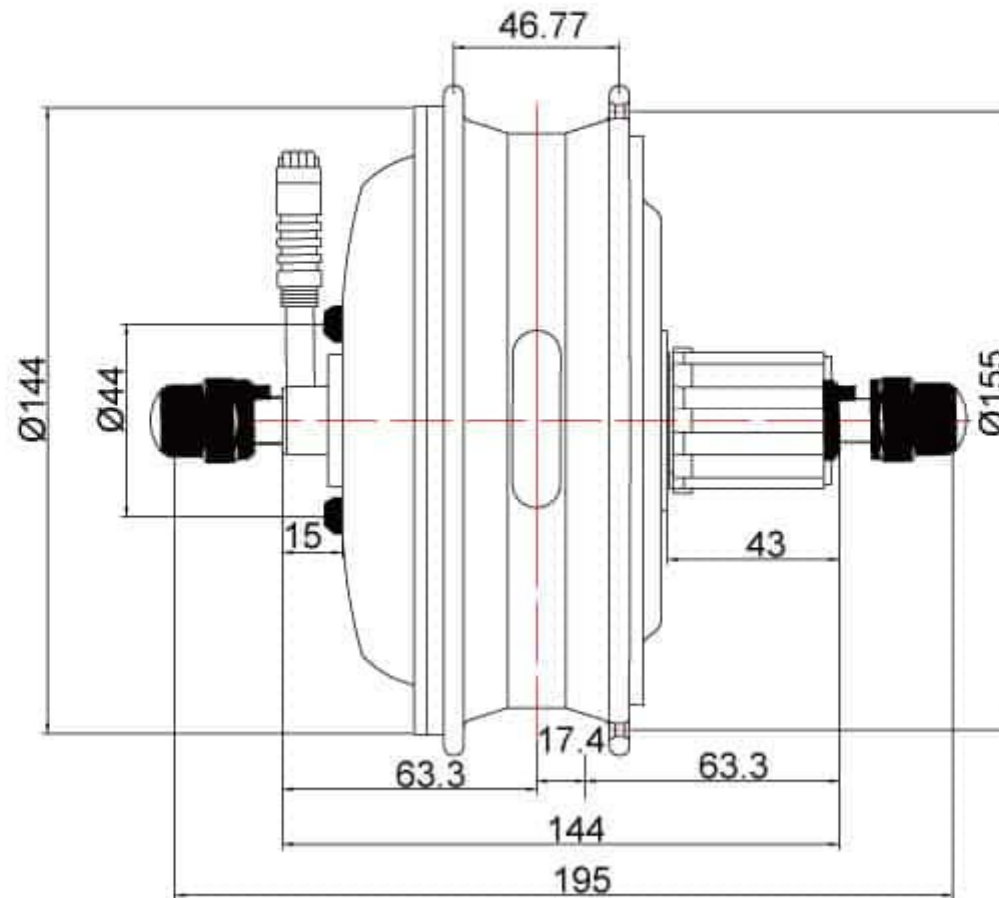

Geeko Rear 500W Motor(7-10S)