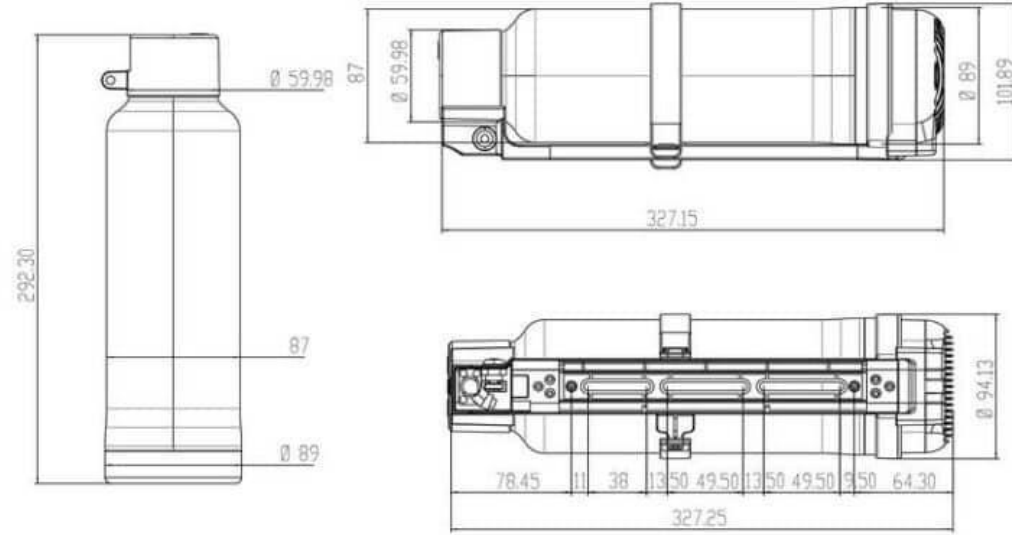

Geeko-Max-C