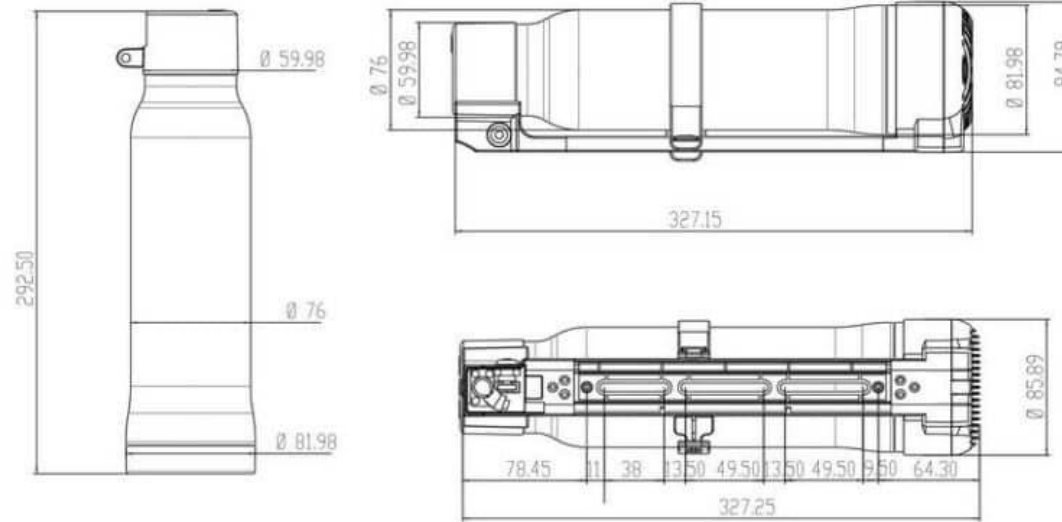

Geeko-Prime-C