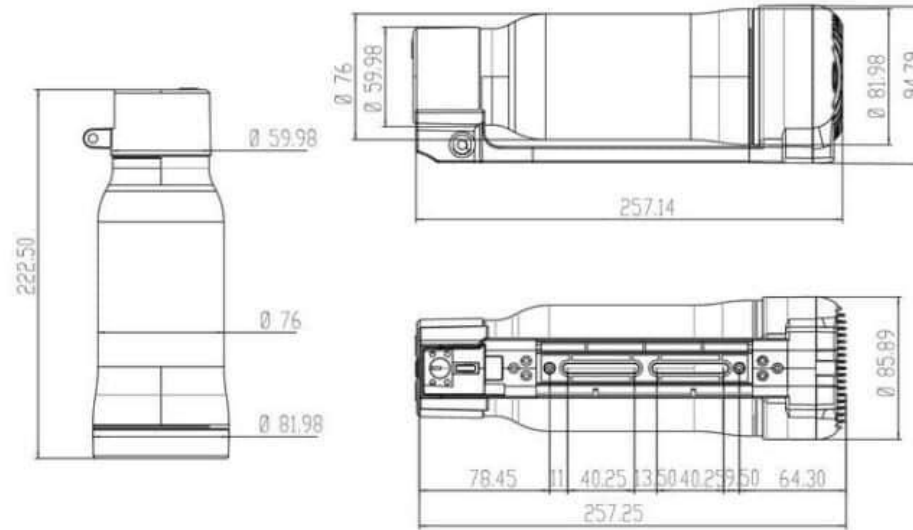

Geeko Bottles

Geeko-Mini-C